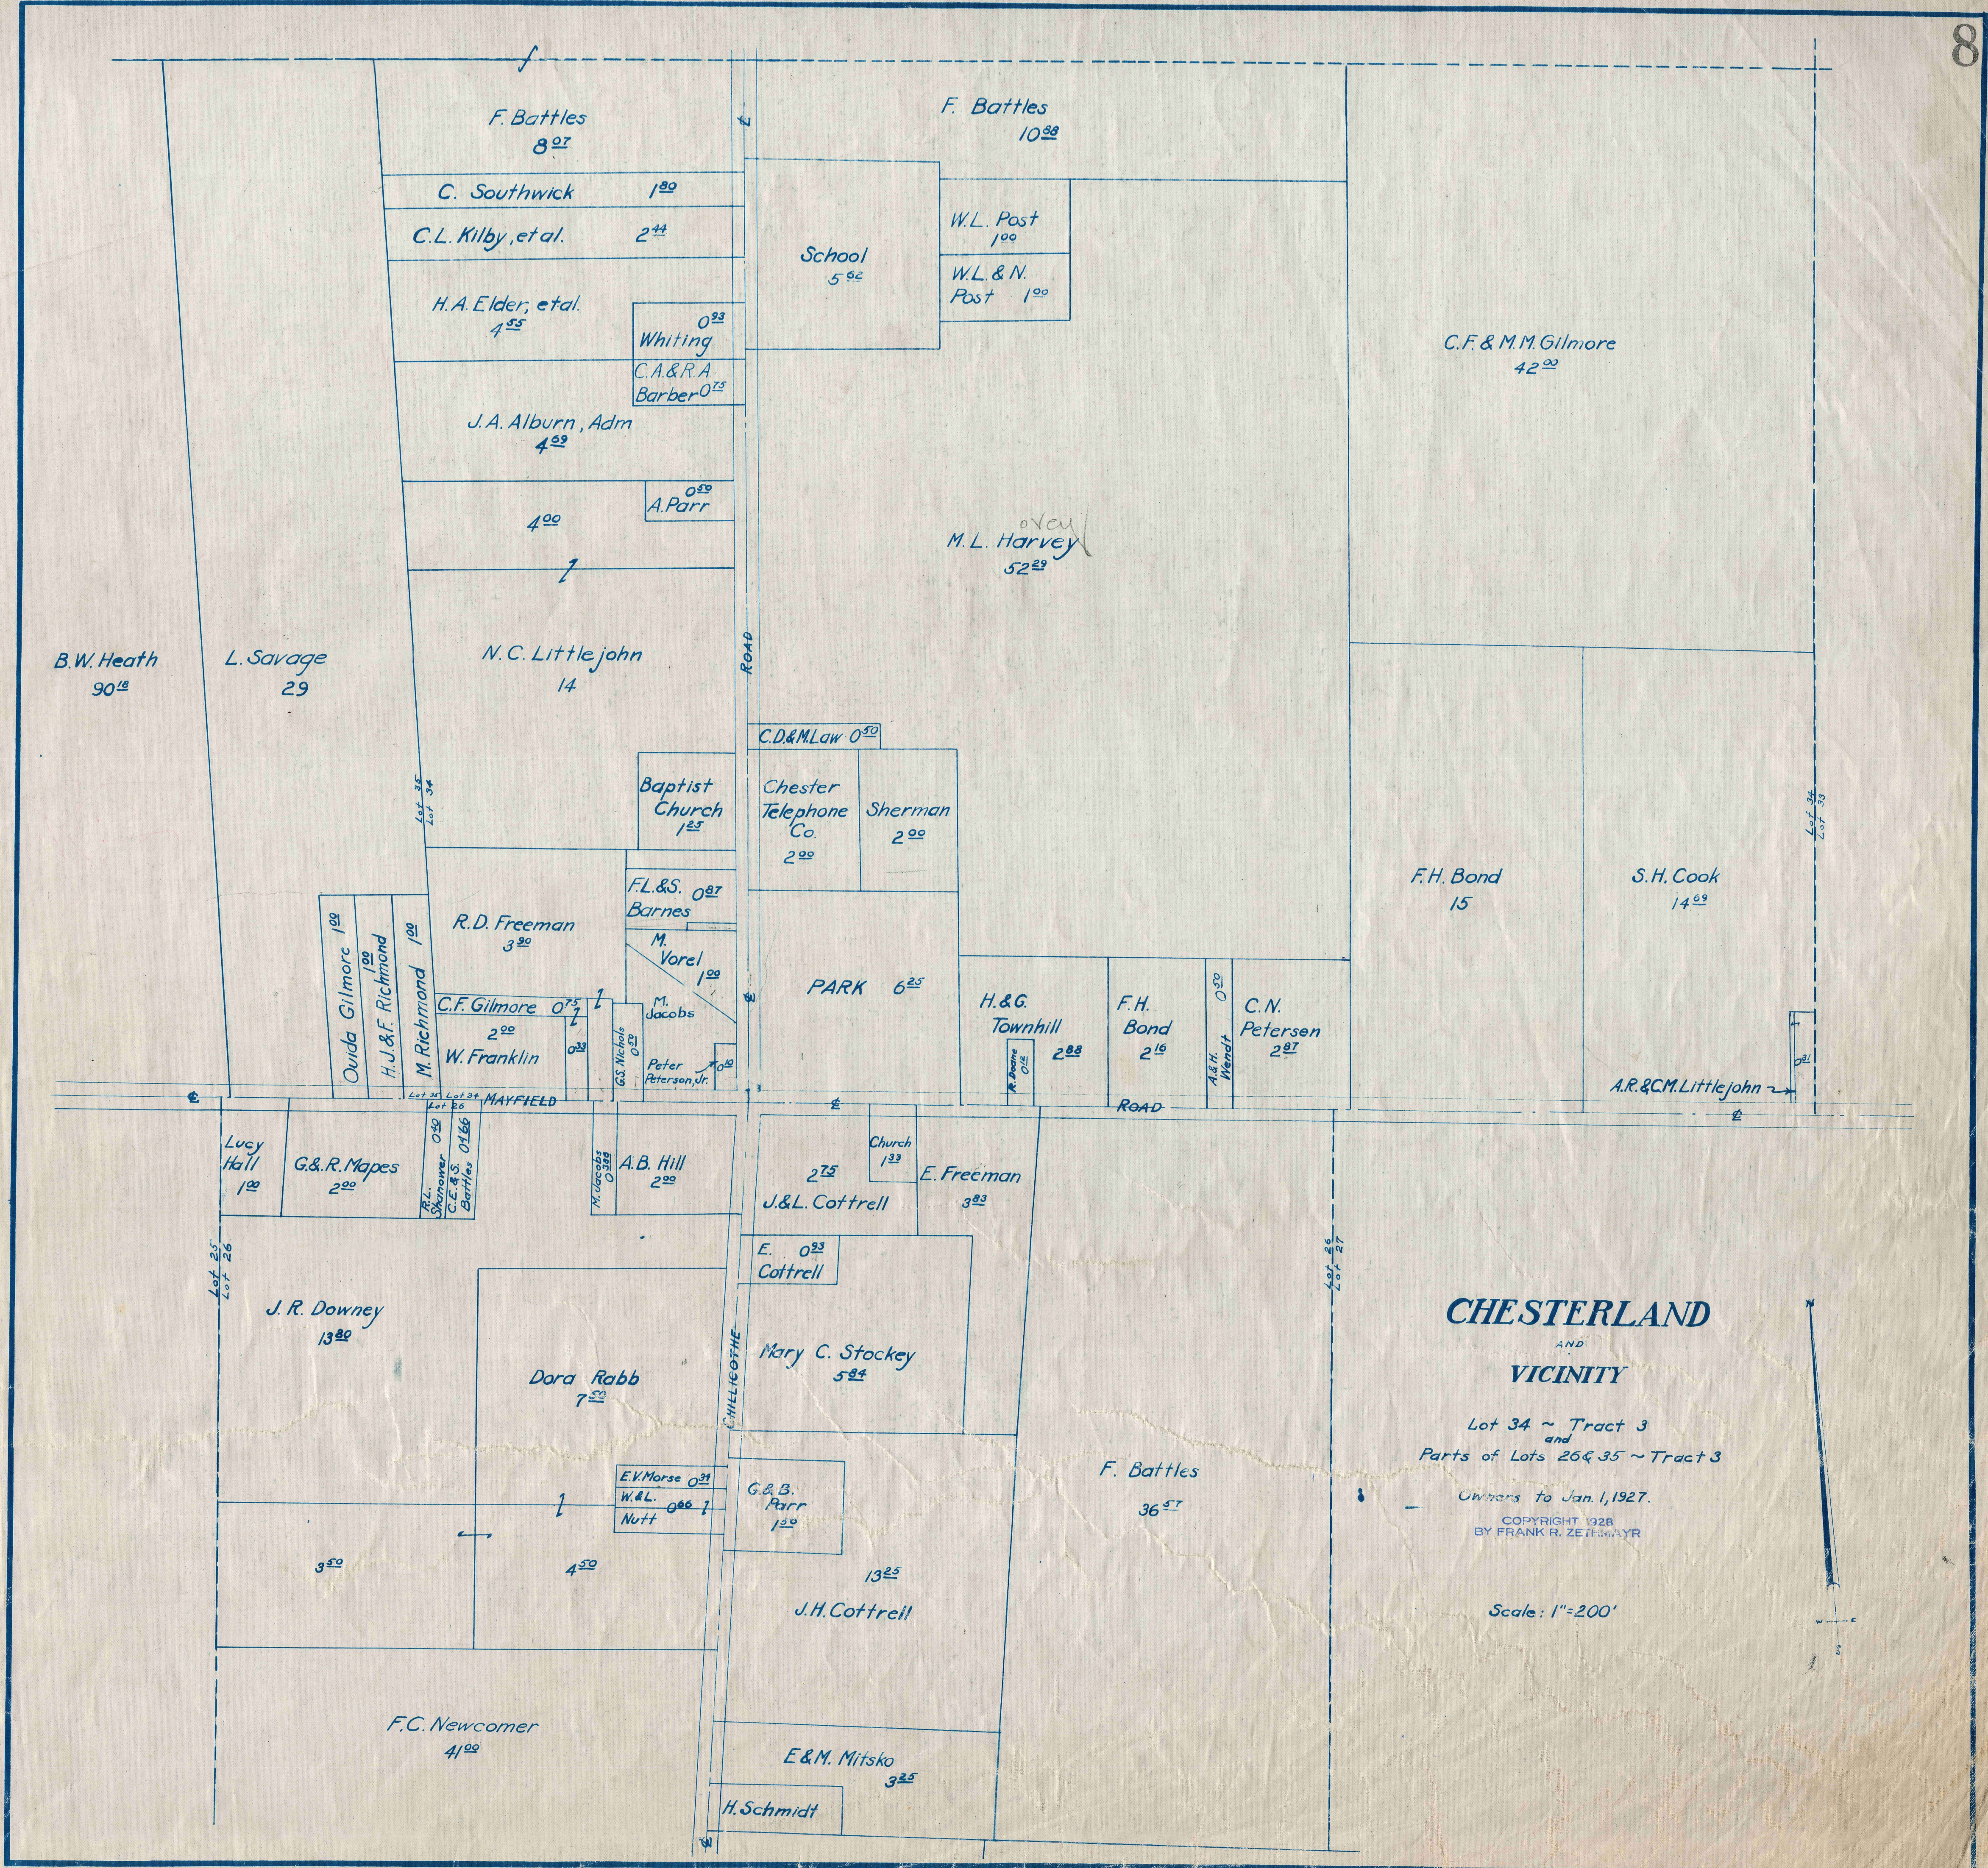

CHESTER TOWNSHIP

COPYRIGHT 1928 BY FRANK R. ZETHMAYR

Handwritten mark

CUYAHOGA COUNTY
MAYFIELD TWP
CHESTERLAND TWP
CHESTER TWP
RUSSELL TWP

MUNSON TWP
NEWBURY TWP

CHESTERLAND
AND
VICINITY

Lot 34 ~ Tract 3
and
Parts of Lots 26 & 35 ~ Tract 3

Owners to Jan. 1, 1927.
COPYRIGHT 1928
BY FRANK R. ZETHMAYR

Scale: 1"=200'

CHESTER CENTER

AND VICINITY
Lot No. 12 ~ Tract No 2

Owners to Jan. 1, 1927
Scale: 1" = 200'
COPYRIGHT 1928
BY FRANK R. ZETHMAYR