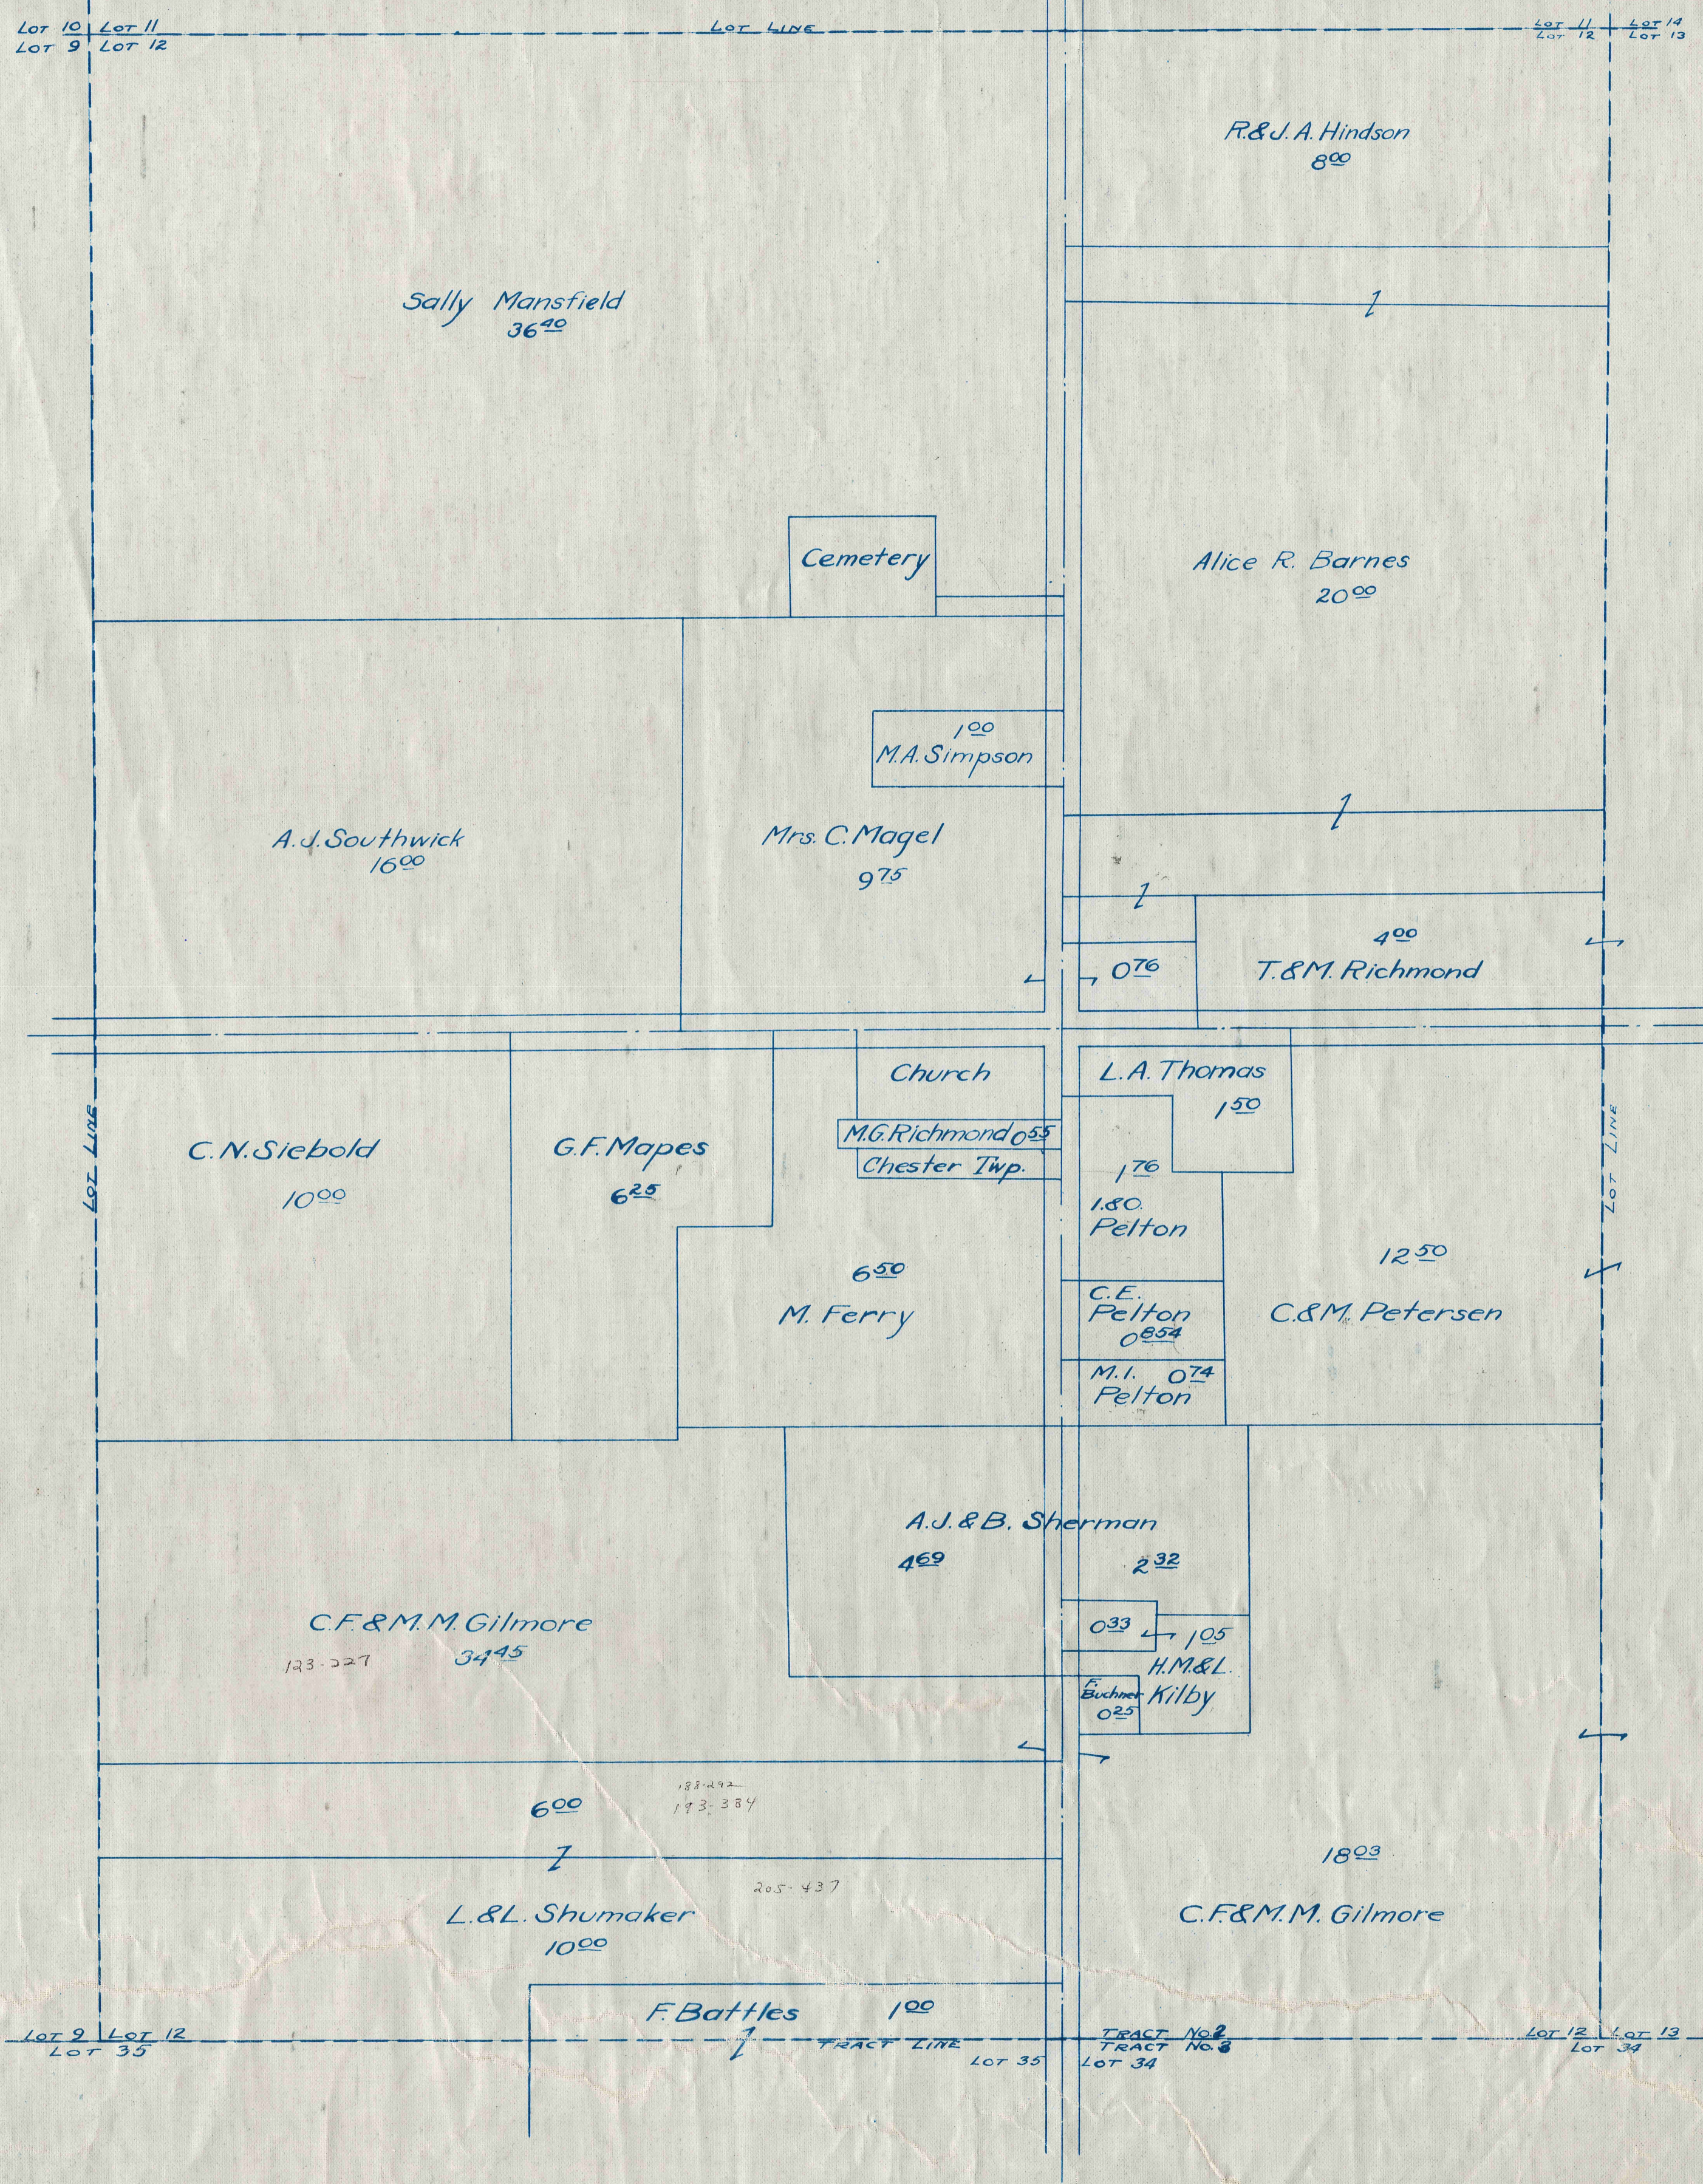

CHESTER TOWNSHIP

COPYRIGHT 1928 BY FRANK R. ZETHMAYR

Handwritten mark

CUYAHOGA COUNTY
MAYFIELD TWP
CHESTERLAND TWP
CHESTER TWP
RUSSELL TWP

MUNSON TWP
NEWBURY TWP

CHESTERLAND
AND
VICINITY

Lot 34 ~ Tract 3
and
Parts of Lots 26 & 35 ~ Tract 3

Owners to Jan. 1, 1927.
COPYRIGHT 1928
BY FRANK R. ZETHMAYR

Scale: 1"=200'

CHESTER CENTER

AND VICINITY
Lot No. 12 ~ Tract No 2

Owners to Jan. 1, 1927
Scale: 1" = 200'
COPYRIGHT 1928
BY FRANK R. ZETHMAYR